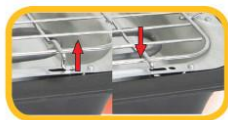

Potenza:
2000 W

ACCIAIO INOX

35 x 23 cm

ACCIAIO INOX

35 x 23 cm

Temperatura
Regolabile

Video dimostrativo
Demonstration movie

GUSTOSO

GUSTOSO di JOHNSON, elettrica, pratica, leggera, maneggevole e facile da utilizzare per chi ama le grigliate ovunque ma anche per chi ama cucinare in maniera più leggera carni e verdure alla griglia.

GUSTOSO è facile da pulire dopo l'utilizzo, grazie ai suoi componenti removibili, è dotato di vassoio raccogli grasso in acciaio zincato e griglie in acciaio INOX.

La distanza del cibo dalla resistenza è variabile su due posizioni in modo da permette di avere una cottura sempre perfetta, mentre le pratiche maniglie lo rendono facile da trasportare e riporre.

GUSTOSO è ideale per un pranzo in famiglia o una grigliata con amici nonché per cene leggere e gustose

TASTY by JOHNSON, electric, practical, light, handy and easy to use for those who love grilling everywhere but also for those who love to cook meats and vegetables in a lighter way.

GUSTOSO is easy to clean after use, thanks to its removable components, it is equipped with a galvanized steel grease tray and stainless steel grids.

The distance of the food from the heating element is variable in two positions in order to always have perfect cooking, while the practical handles make it easy to carry and store.

GUSTOSO is ideal for a family lunch or a barbecue with friends as well as for light and tasty dinners

GIFT BOX		MASTER CARTON			PALLET	CONTAINER		
Size (mm)	Kg	Size (mm)	Pcs	Kg	Pcs	20	40	40HQ
455 x 85 x 355	2.1	470 x 375 x 375	4	9.3	96	1612	3224	4000